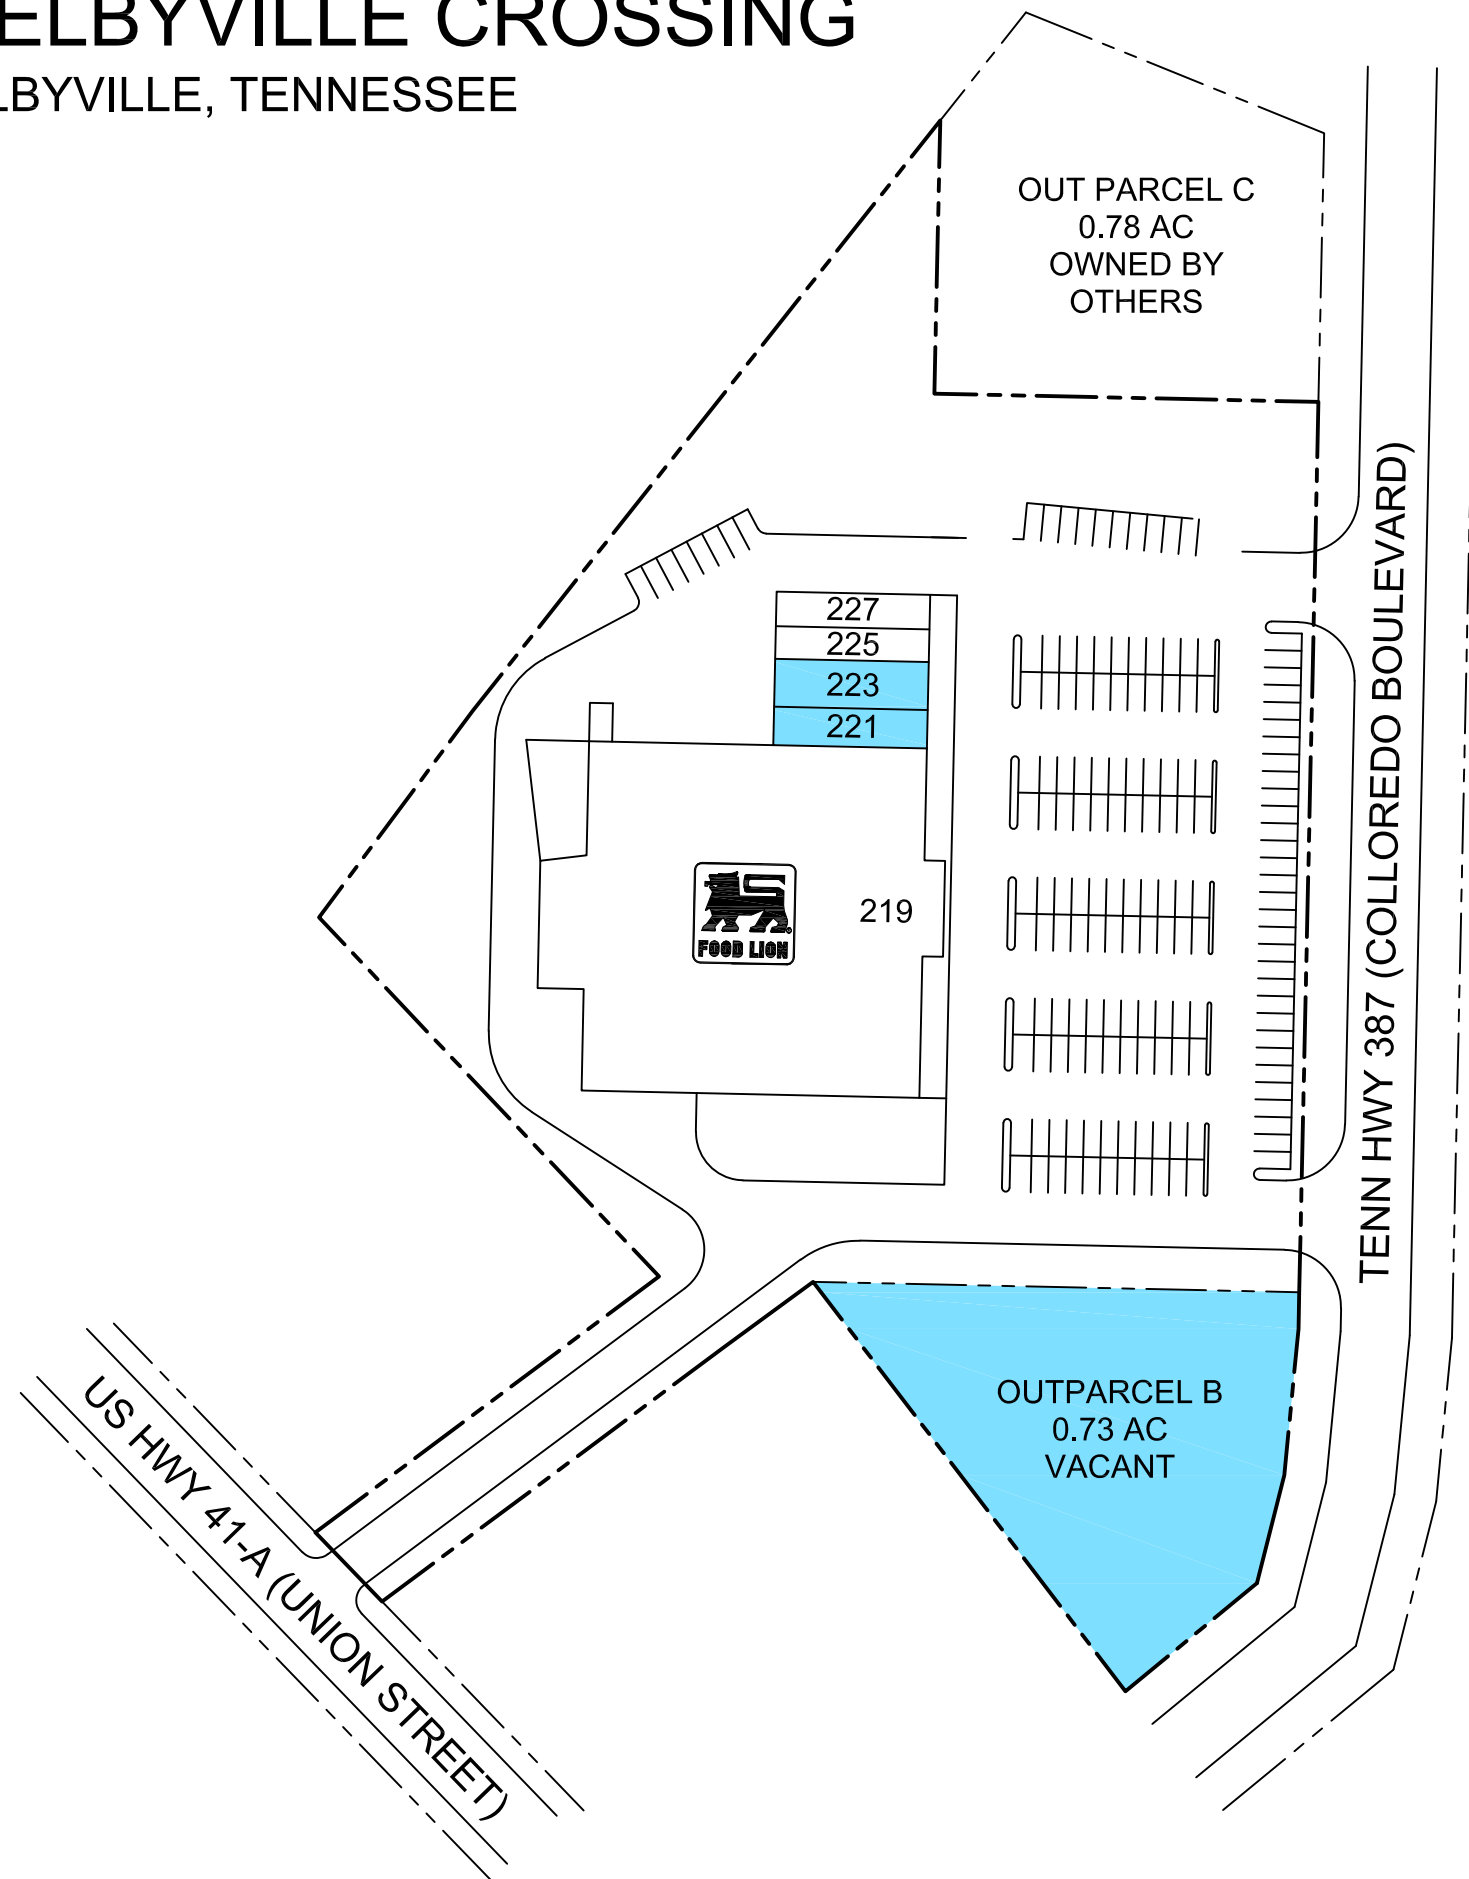

SHELBYVILLE CROSSING

SHELBYVILLE, TENNESSEE

NORTH

GRAPHIC SCALE: 1"= 100'

| CB - COLLOREDO BLVD SHELBYVILLE, TN 37160 | | |
|--|------------------|----------------|
| UNIT NO. | TENANT | LEASED SQ. FT. |
| 219 CB | FOOD LION | 31,200 |
| 221 CB | VACANT | 1,600 |
| 223 CB | VACANT | 2,000 |
| 225 CB | EXTREME FLOORING | 1,360 |
| 227 CB | TWELVE BASKETS | 1,440 |
| OPB | VACANT | 0.73 AC |
| TOTAL SQUARE FOOTAGE = | | 37,600 |

VACANT

| AVAILABLE LOT ACREAGE | |
|-----------------------|---------|
| OUTPARCEL B | 0.73 AC |