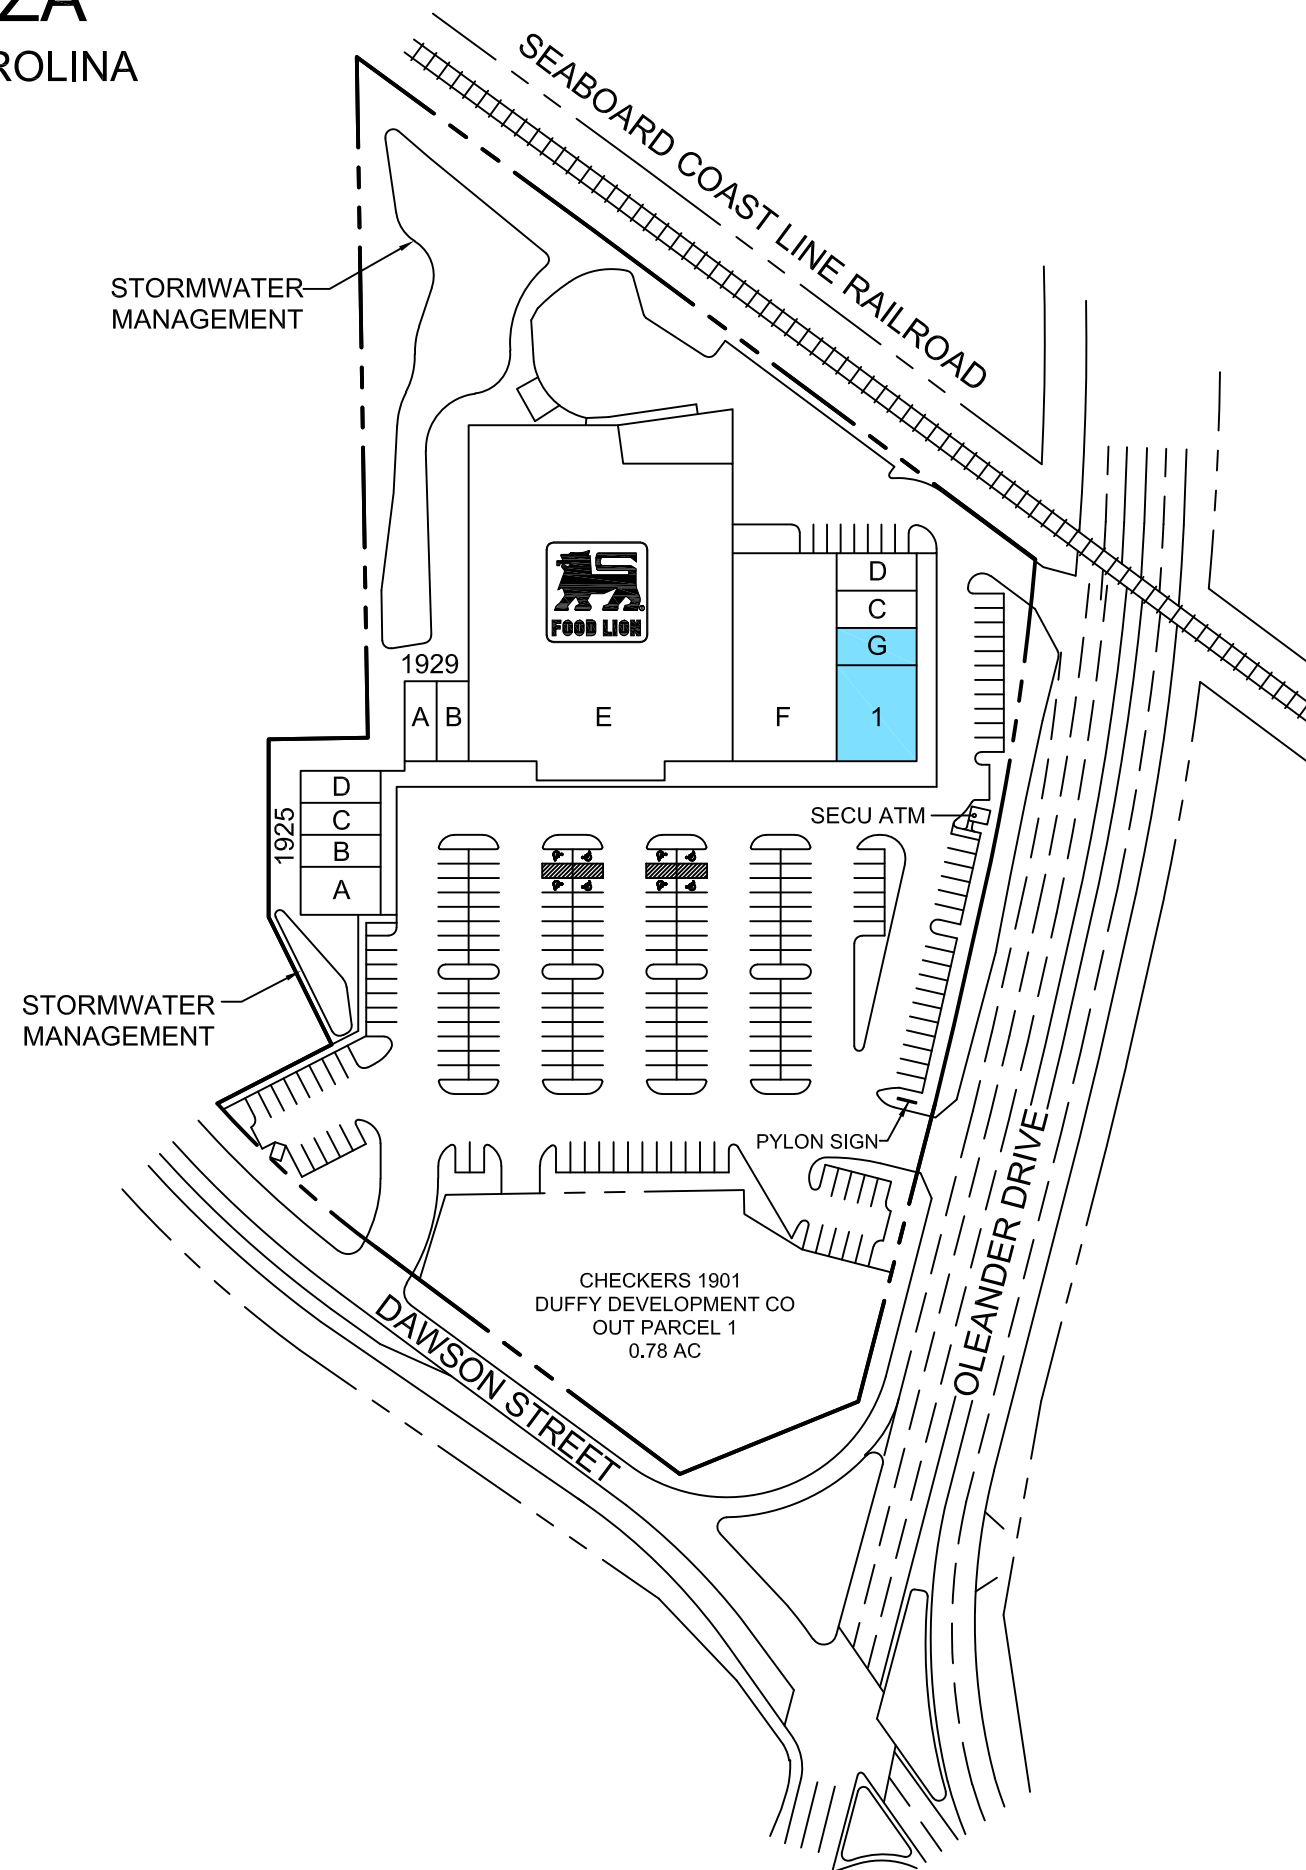

OLEANDER PLAZA

WILMINGTON, NORTH CAROLINA

NORTH

GRAPHIC SCALE: 1"= 120'

OD - OLEANDER DRIVE WILMINGTON, NC 28403		
1925A OD	WILMINGTON MEDICAL GROUP	1,500
1925B OD	BUDDY'S HOME FURNISHINGS	1,000
1925C OD	BUDDY'S HOME FURNISHINGS	1,000
1925D OD	BUDDY'S HOME FURNISHINGS	1,000
1929A OD	CHINA WOK	1,000
1929B OD	CELL PHONE PARADISE	1,000
1929E OD	FOOD LION	29,000
1929F OD	SPIRIT HALLOWEEN	8,450
1929I OD	VACANT	3,000
1929G OD	VACANT	1,166
1929C OD	PAPA JOHN'S	1,167
1929D OD	EZ PASS TOBACCO	1,167
OP1 1901 OD	CHECKERS	0.78 AC
TOTAL SQUARE FOOTAGE =		50,450